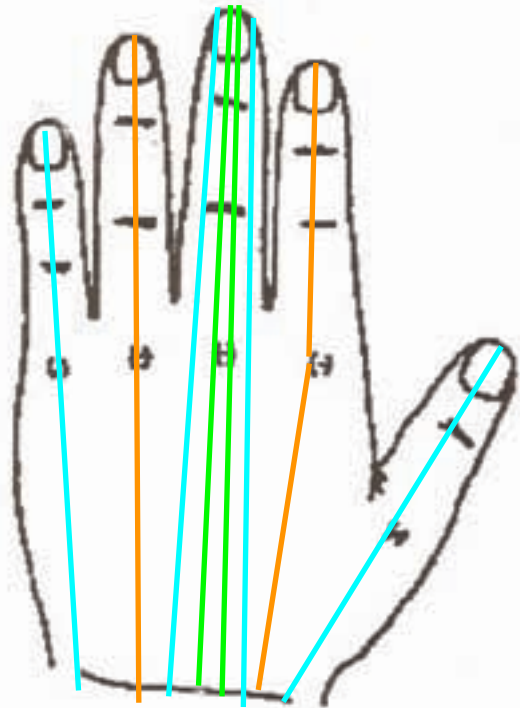

Hand Carwash Meridians

spleen: yellow
 pericardium: magenta
 central vessel: blue

UB: turquoise
 small intestine: orange
 governing: green

liver: green
 heart: red
 lung: blue
 stomach: yellow (side of mid finger)

san jiao: magenta
 large intestine: blue
 kidney: turquoise
 gall bladder: purple