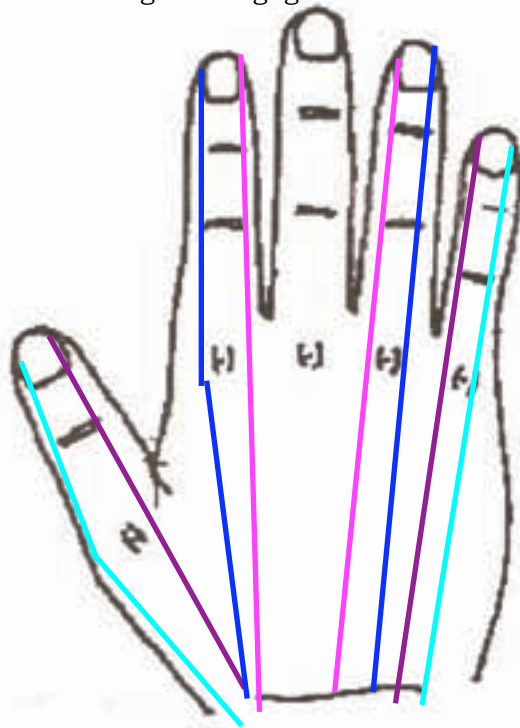

Hand Carwash Meridians

spleen: yellow
 pericardium: magenta
 central vessel: blue

UB: turquoise
 small intestine: orange
 governing: green

liver: green
 heart: red
 lung: blue
 stomach: yellow (side of mid finger)

san jiao: magenta
 large intestine: blue
 kidney: turquoise
 gall bladder: purple