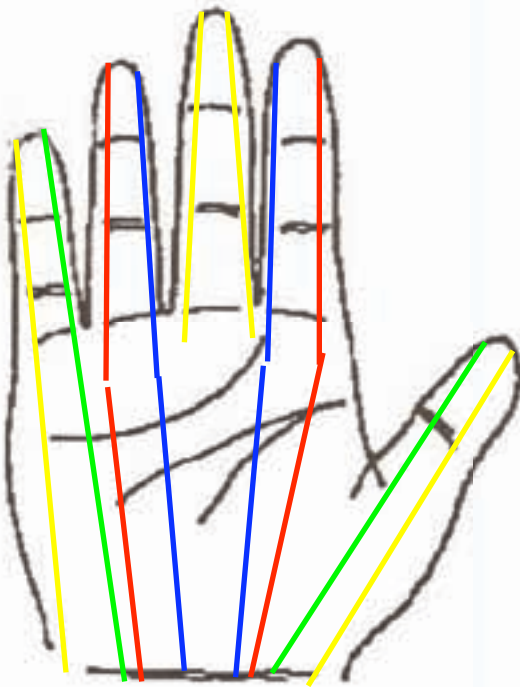

Hand Carwash Meridians

spleen: yellow
 pericardium: magenta
 central vessel: blue

UB: turquoise
 small intestine: orange
 governing: green

liver: green
 heart: red
 lung: blue
 stomach: yellow (side of mid finger)

san jiao: magenta
 large intestine: blue
 kidney: turquoise
 gall bladder: purple